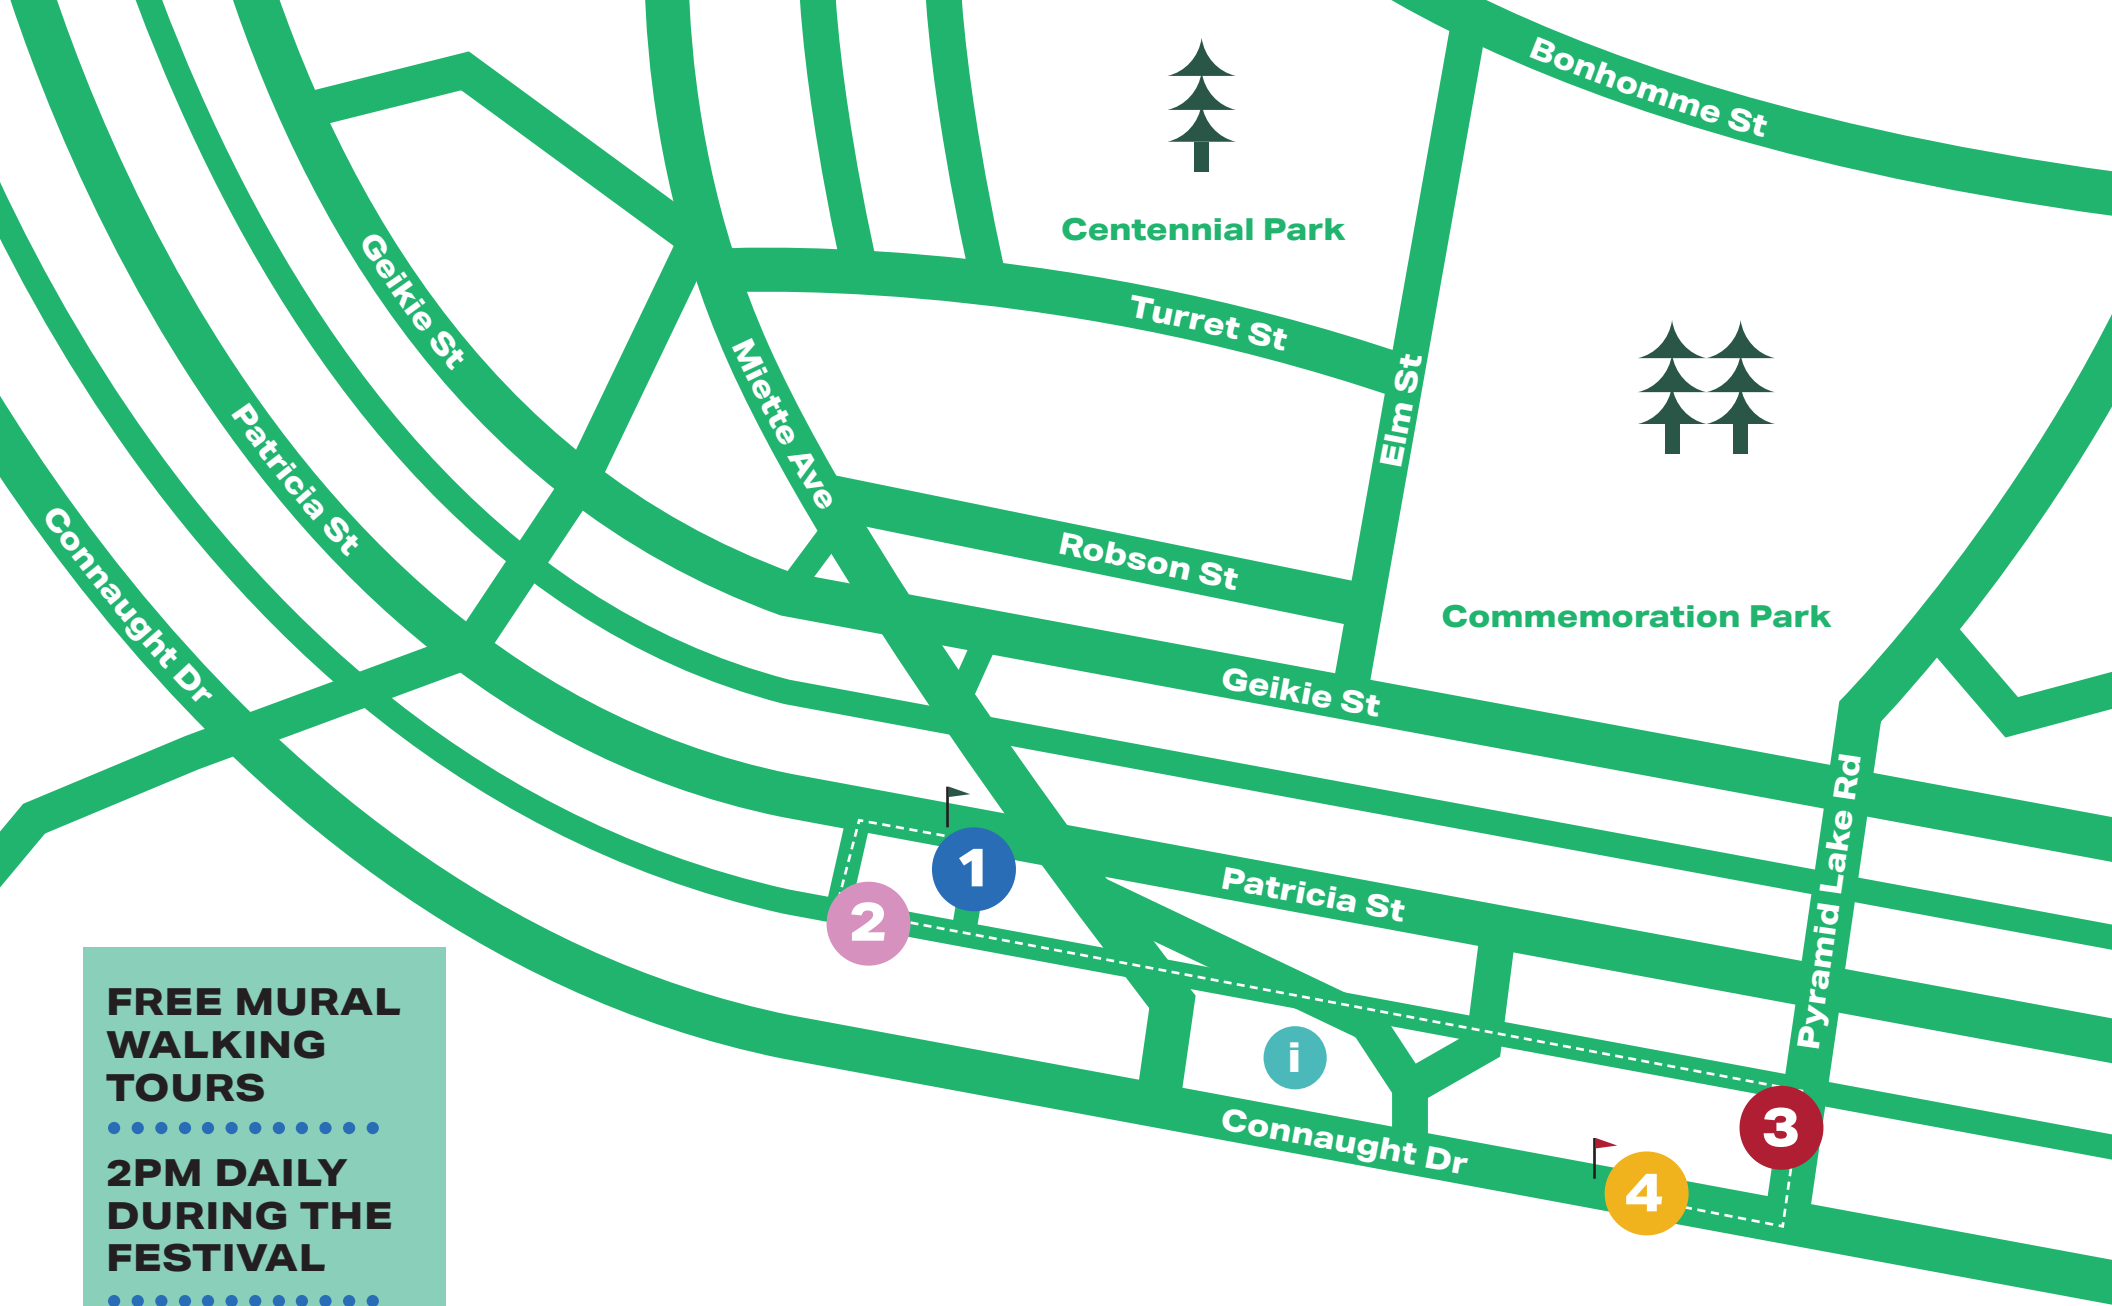

UPLIFT!

jasper mural festival

FREE MURAL WALKING TOURS

.....
2PM DAILY DURING THE FESTIVAL
.....

MEET AT ANDROMEDA / SNOWDOME COFFEE

1
HEADLINING ARTIST
FLUKE
SNOWDOME COFFEE WALL

2
LOCAL ARTIST
KEENAN SILLENC
TIMBERWOLF BACK ALLEY

3
NATIONAL ARTIST
FIVE EIGHT
BEAR'S PAW BAKERY WALL

4
INDIGENOUS ARTIST
KALUM TEKE DAN
JASPER PIZZA PLACE ROOFTOP PATIO WALL